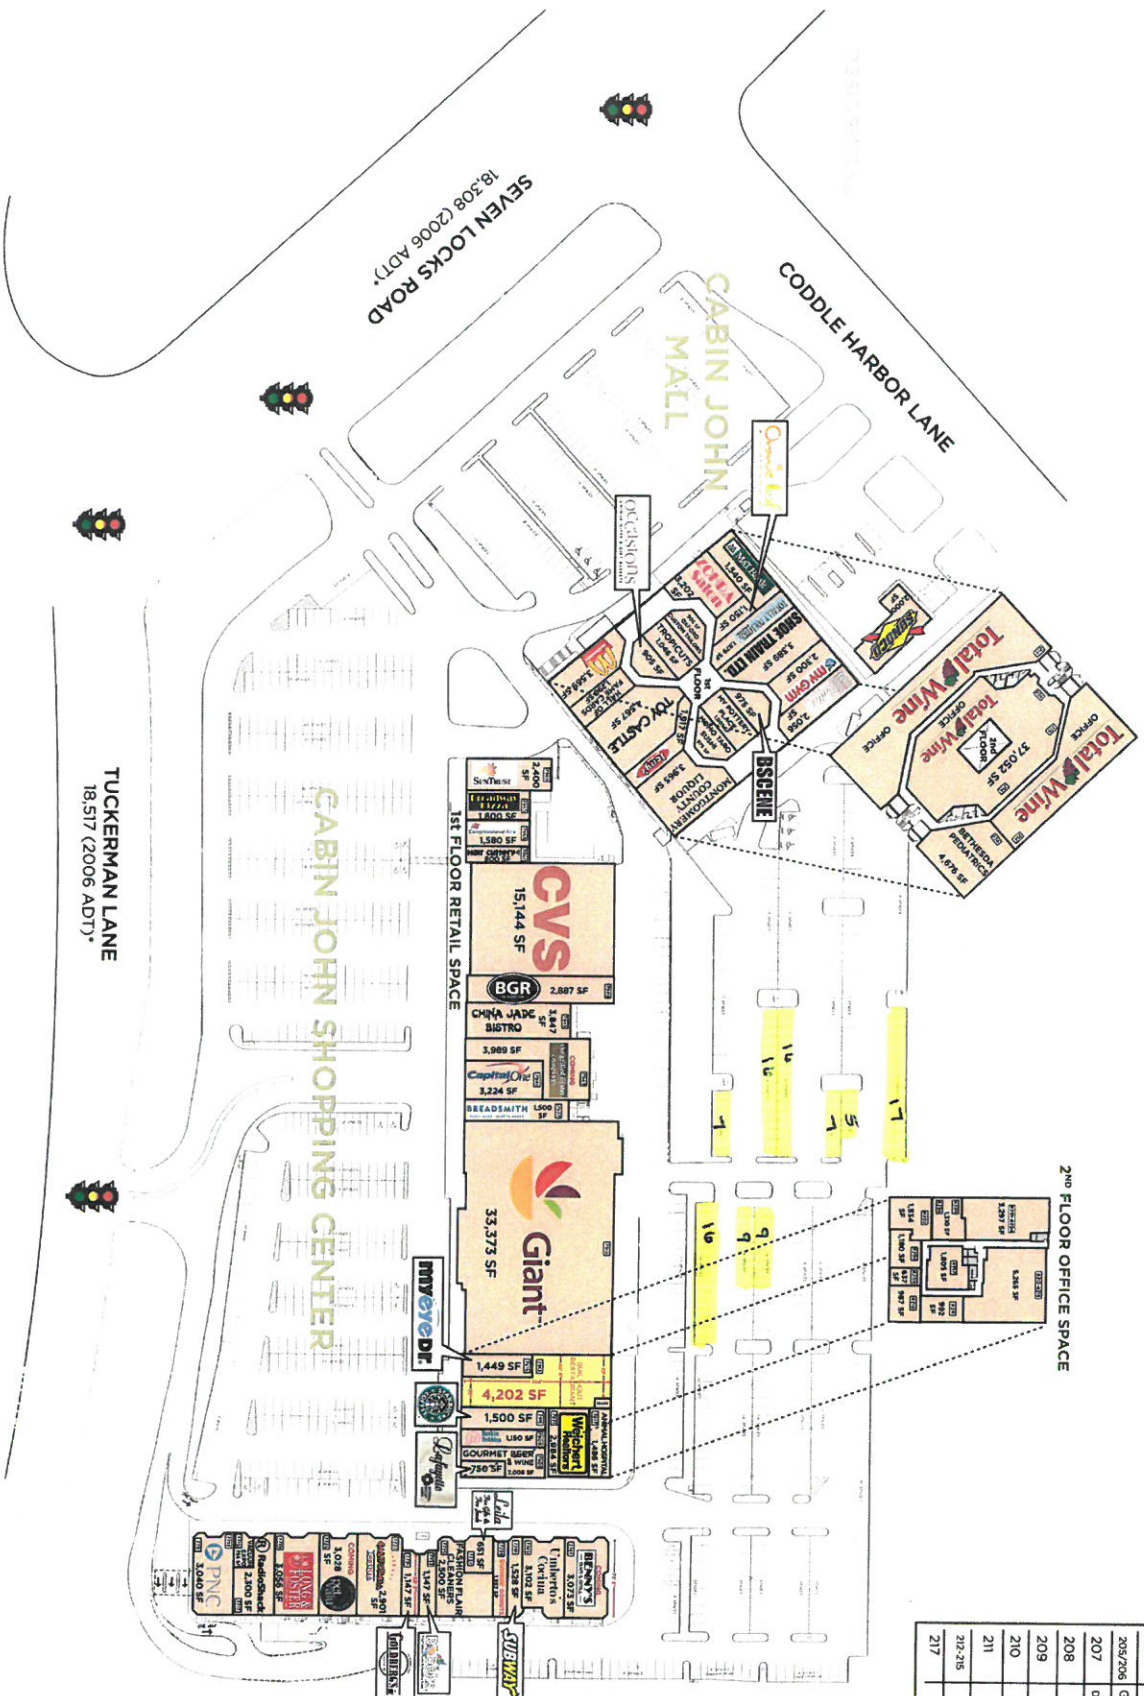

CABIN JOHN SHOPPING CENTER & MALL

173 TUCKERMAN LANE, POTOMAC, MD 20854
 N LOCKS ROAD & TUCKERMAN LANE
 GOMERY COUNTY

EXHIBIT A (102) SPACES

2ND FLOOR OFFICE SPACE	
UNIT #	TENANT
201-204	Total Wine
205/206	GREAT GAMES PRODUCTS
207	DR. DANICK & DR. LANDAU DDS
208	DR. SARA AMINI, DDS
209	GROWTH CENTER
210	DULLES GOLF CENTER
211	Wingston
212-215	Total Wine
217	WCTN RADIO